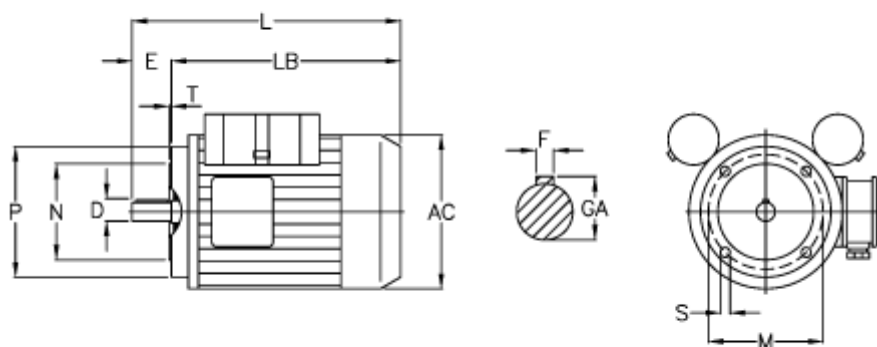

Article number: 25055265002

Description: ICME Single-phase motor MD71 B2 0,55KW  
2 - 2800 rpm 1x230 Volt 50Hz B14 with starting & running capacitor

## Measures

AC = 137	M = 85
D = 14	N = 70
E = 30	P = 105
F = 5	S = M6
GA = 16	T = 2.5
HB = 107	Z = 210
L = 268	
LB = 238	